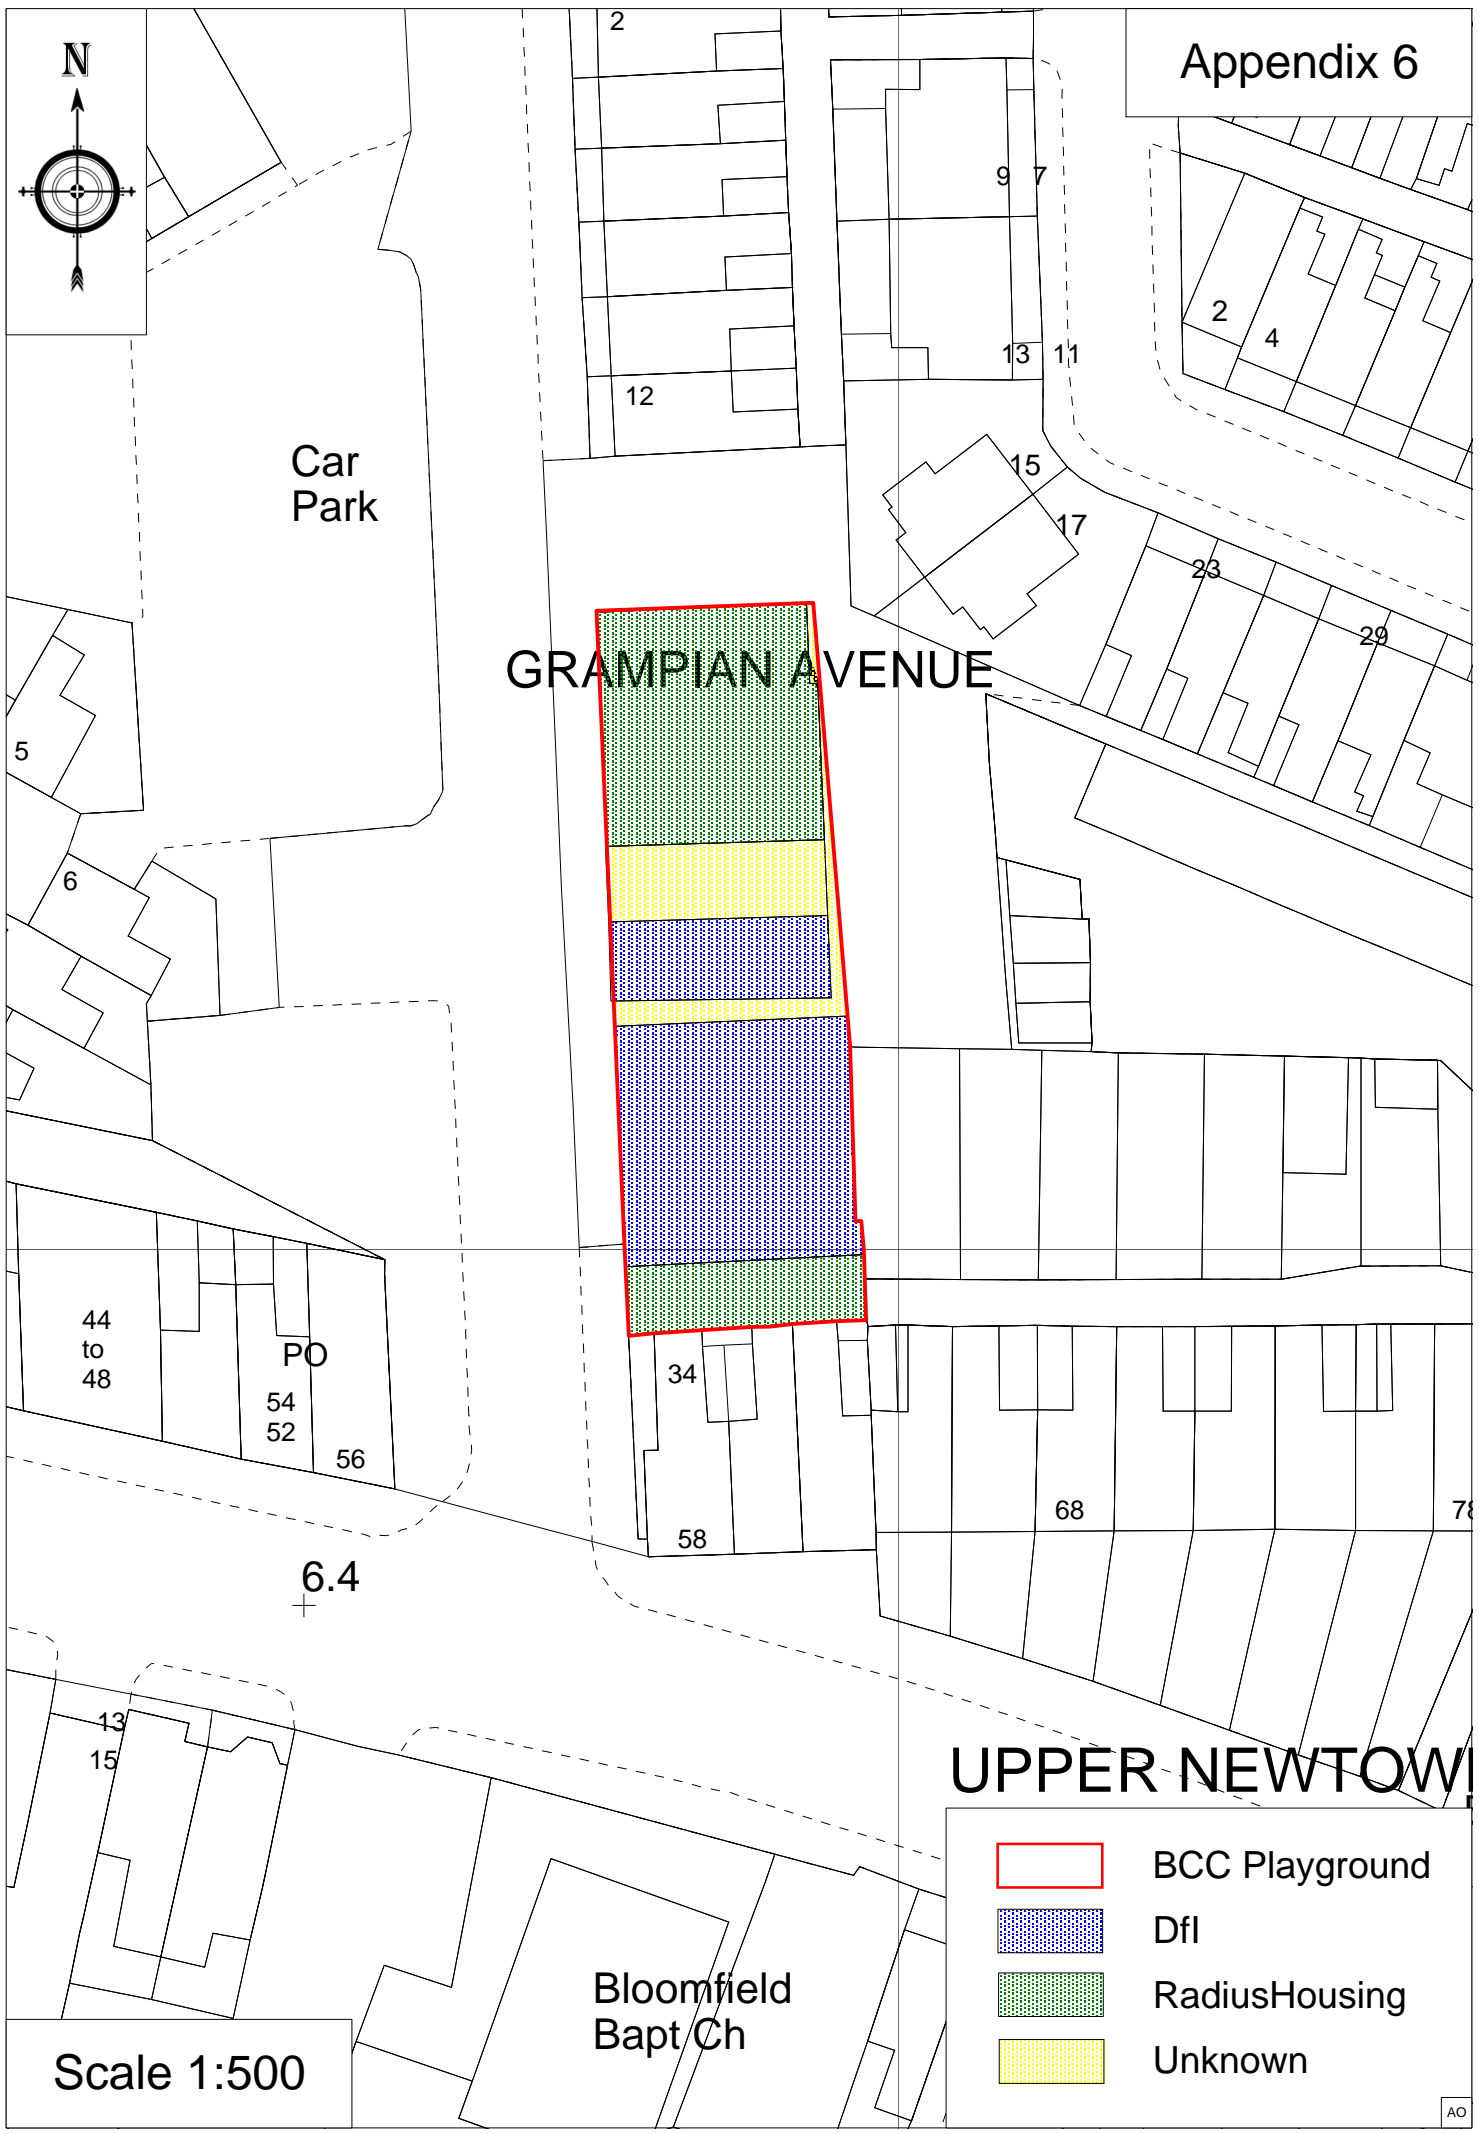

Car Park

GRAMPIAN AVENUE

Scale 1:500

Bloomfield
Bapt Ch

UPPER NEWTOWN